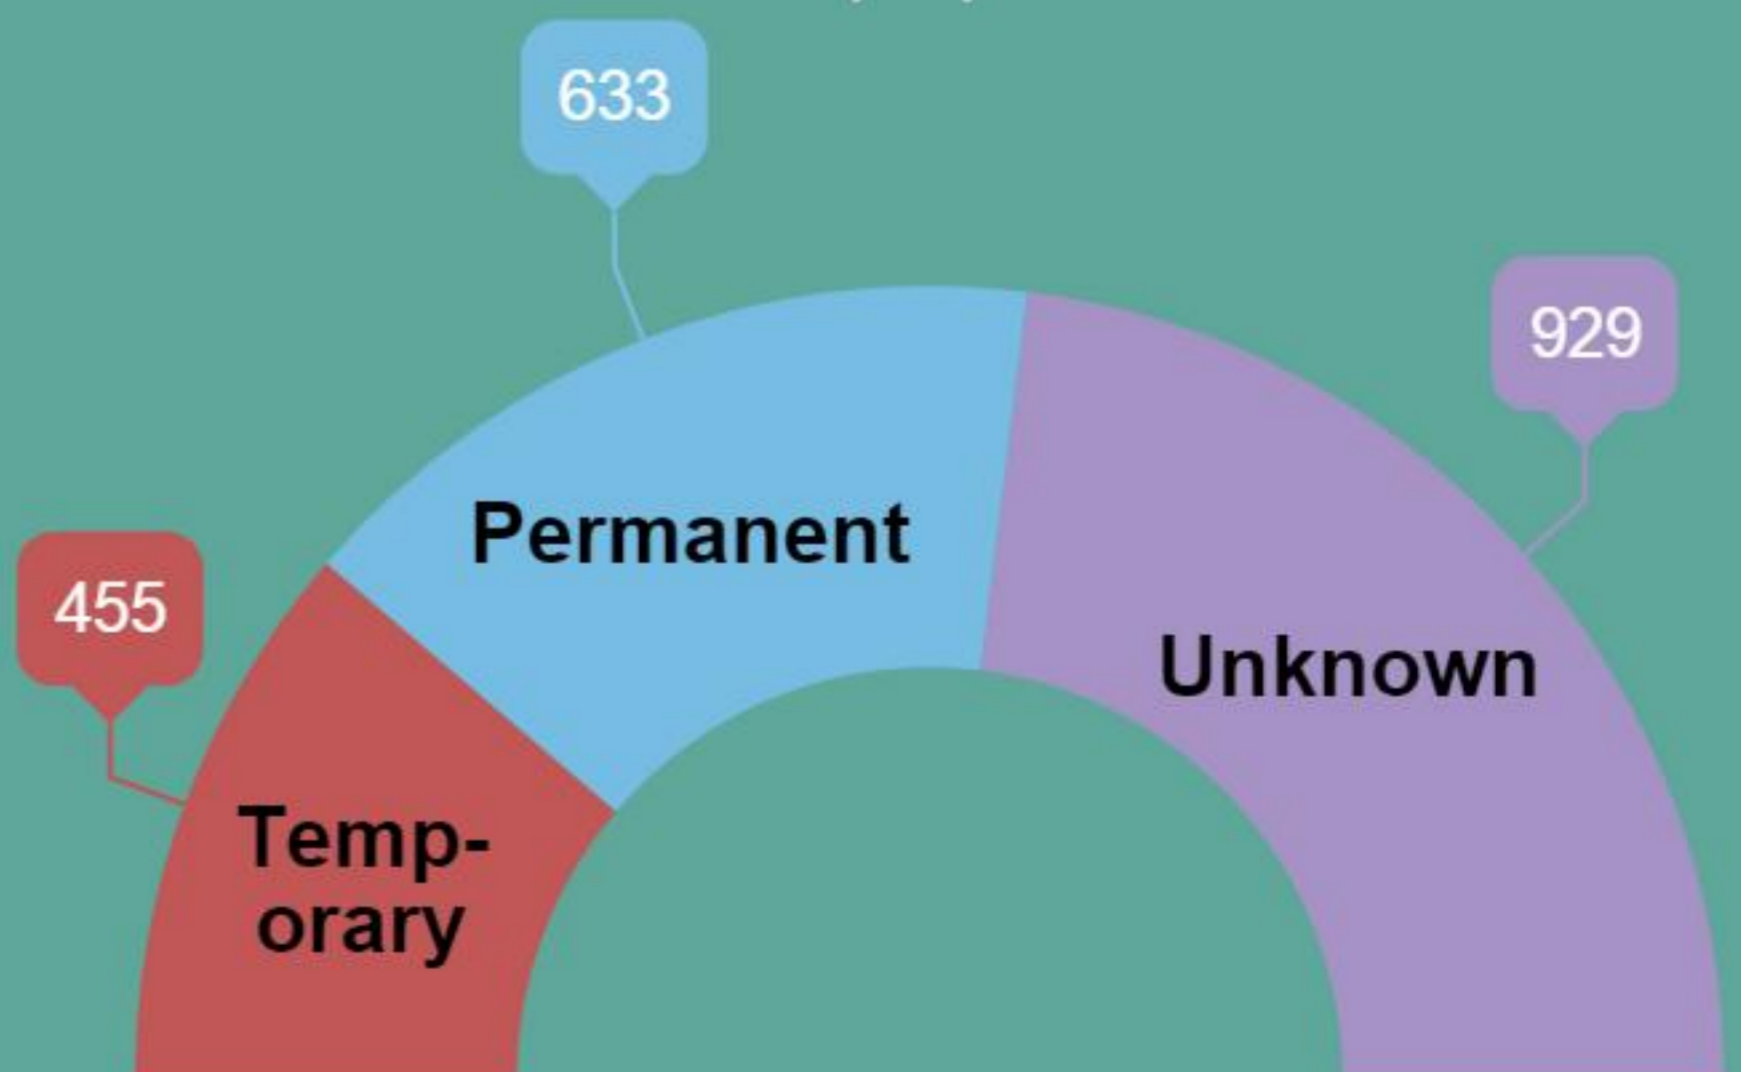

OVERVIEW - JOBS DEMAND

This document provides a summary of the online jobs demand activity within Bruce, Grey, Huron and Perth counties during the reporting period of January 1 - March 31, 2015. These figures are derived from Vicinity Job's online reporting portal.

Job Postings by Month

In the 1st Quarter of 2015, the job postings dropped slightly in February but rebounded again in March, peaking at 740.

Job Postings by Duration of Employment

This chart shows the number of jobs posted by duration of employment. Unknown positions are ones that duration was not identified by the employer.

Job Postings by Major NOC Code

The table below shows the number of job postings in Bruce, Grey, Huron and Perth by Major NOC Code. There are a total of 1697 postings that could be associated with a NOC Code. There were a further 320 Job Titles that did not provide enough information to associate them with a NOC Code.