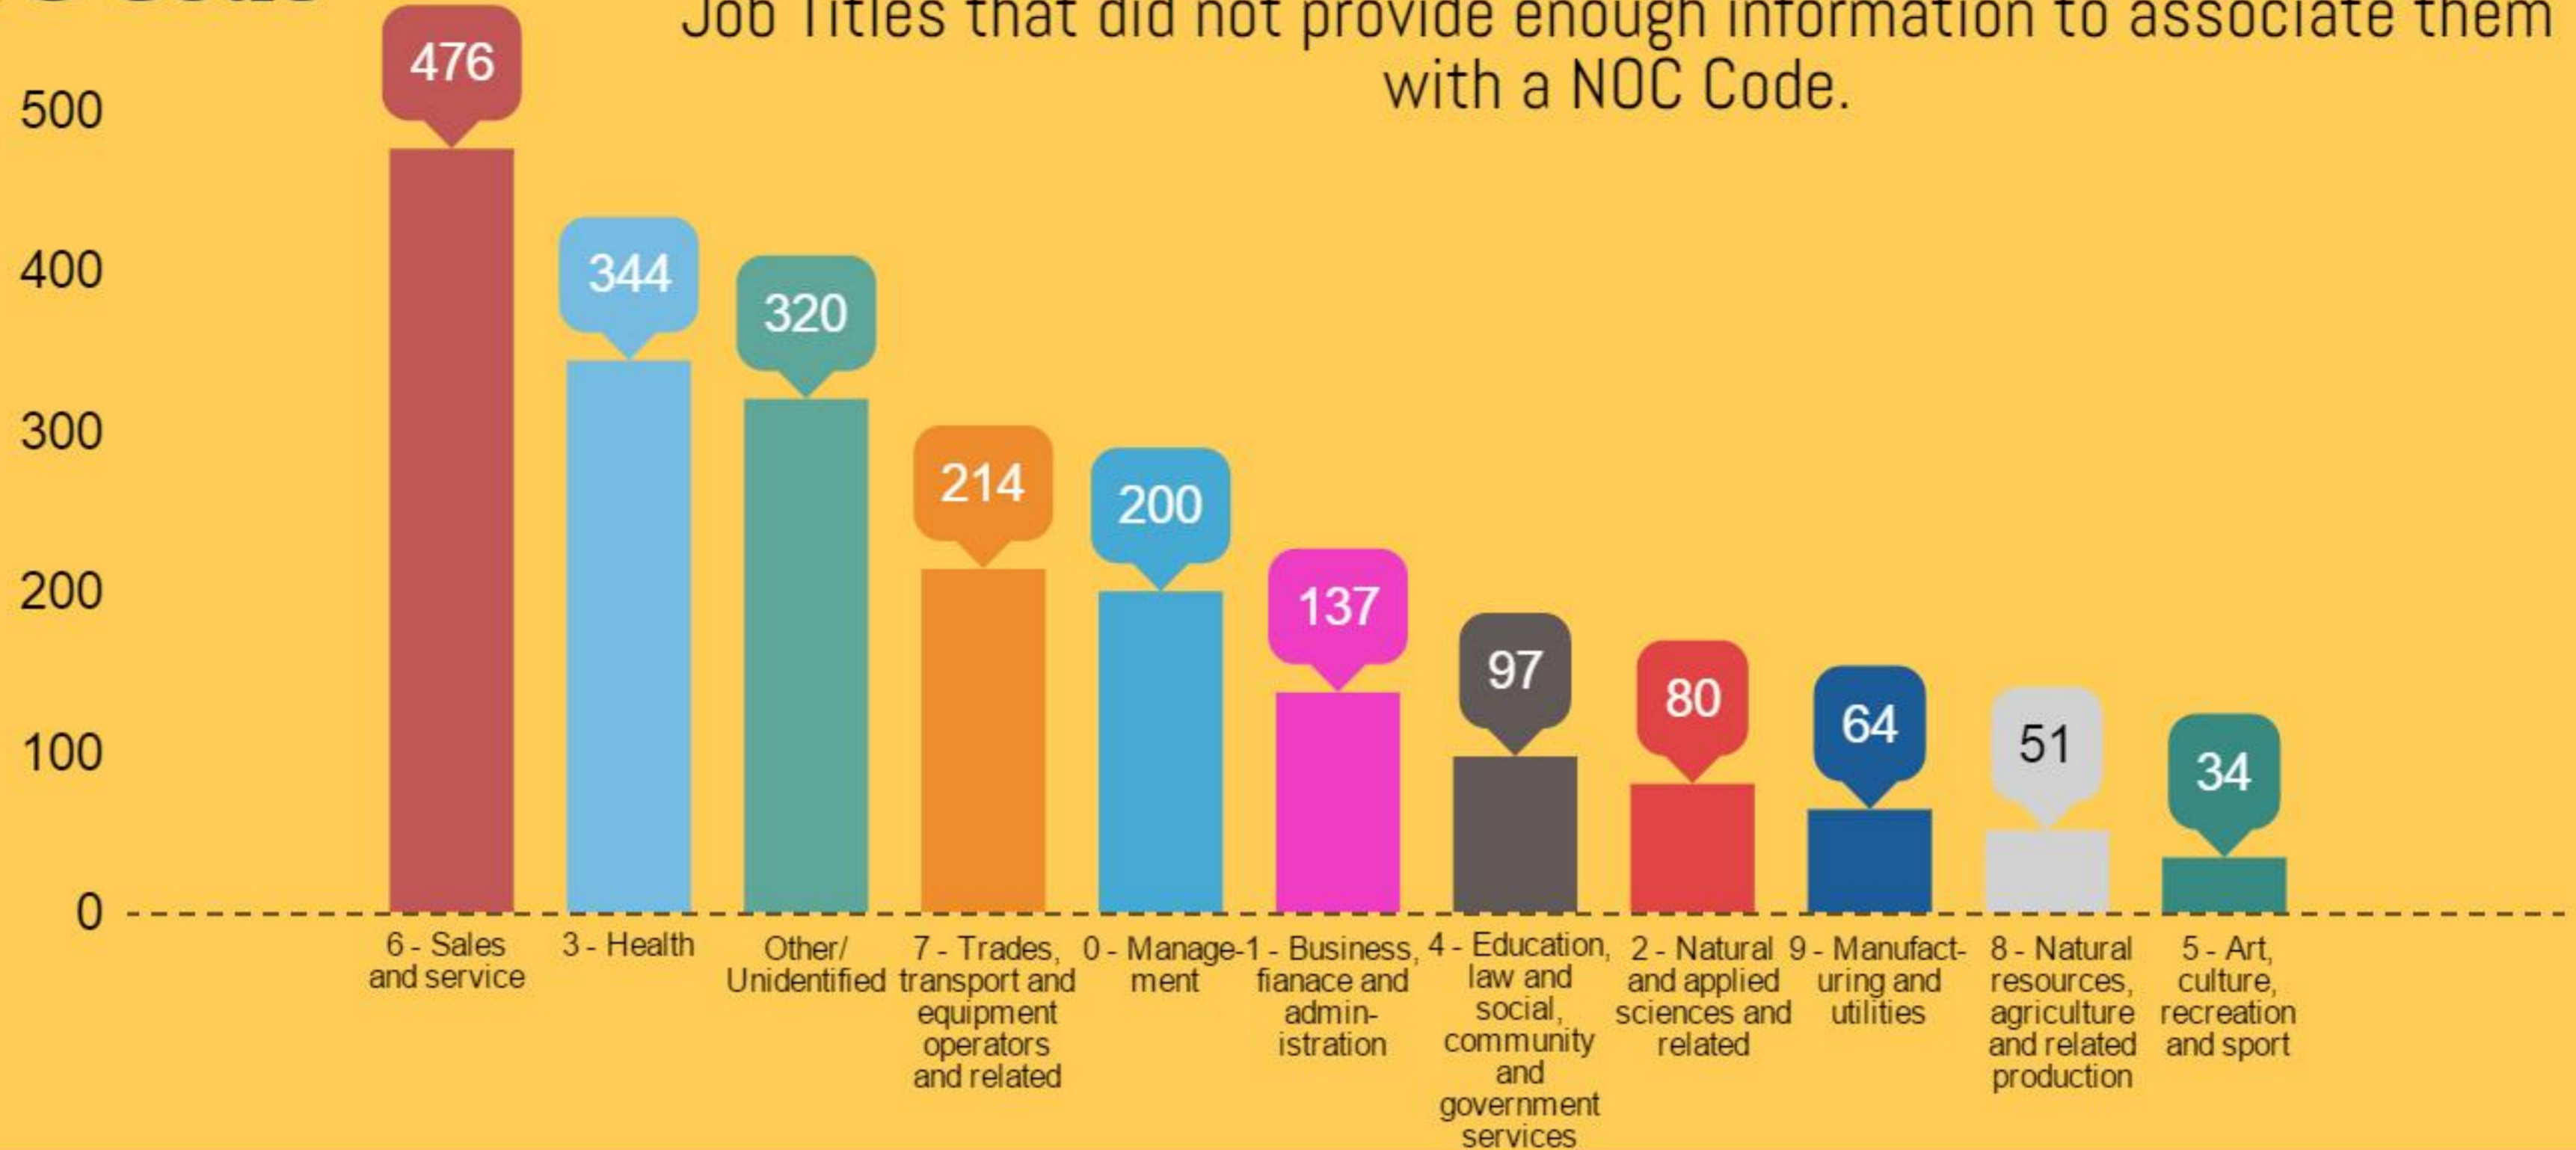

HIRING TRENDS REPORT

BRUCE GREY HURON PERTH JANUARY - MARCH 2015

Job Postings by Data Source

There were a total of 2017 jobs posted in Bruce, Grey, Huron and Perth counties between January 1st and March 31st 2015.

OVERVIEW - JOBS DEMAND

This document provides a summary of the online jobs demand activity within Bruce, Grey, Huron and Perth counties during the reporting period of January 1 - March 31, 2015. These figures are derived from Vicinity Job's online reporting portal.

Job Postings by Month

In the 1st Quarter of 2015, the job postings dropped slightly in February but rebounded again in March, peaking at 740.

Job Postings by Duration of Employment

This chart shows the number of jobs posted by duration of employment. Unknown positions are ones that duration was not identified by the employer.

Job Postings by Major NOC Code

The table below shows the number of job postings in Bruce, Grey, Huron and Perth by Major NOC Code. There are a total of 1697 postings that could be associated with a NOC Code. There were a further 320 Job Titles that did not provide enough information to associate them with a NOC Code.